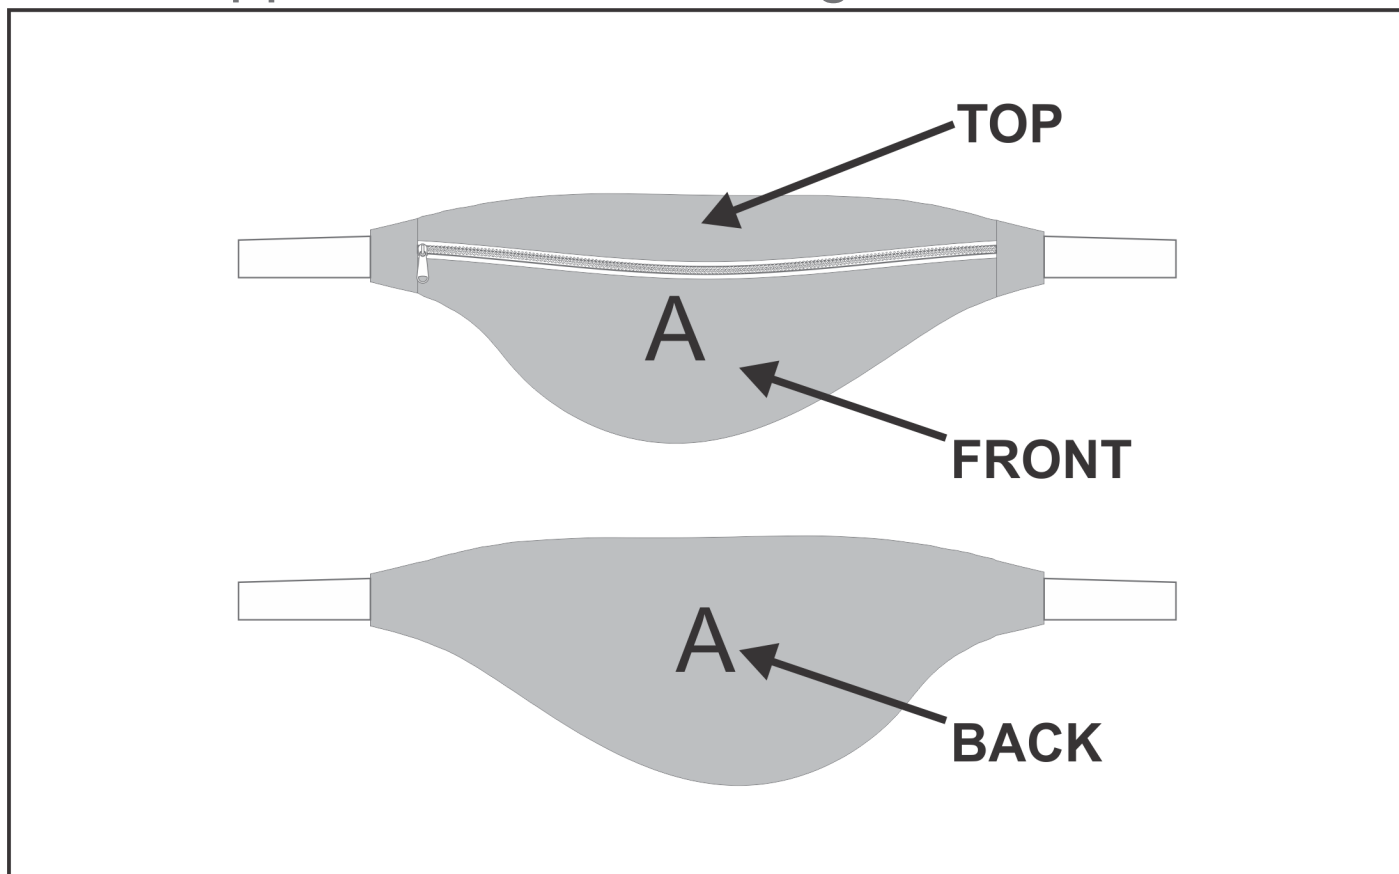

SG-HP-76-G

PPS Hoppla Ballito Waist Bag

Need to know:

- Includes 1-Position Sublimation (setup fees apply)
- **Please Note: We cannot guarantee 100% logo Alignment on all Brandable Panels.**

Branding Options:

Position A

1. Custom Sublimation A (CPSUB-A)
Full Colour
Size: 552mm wide x 426mm high